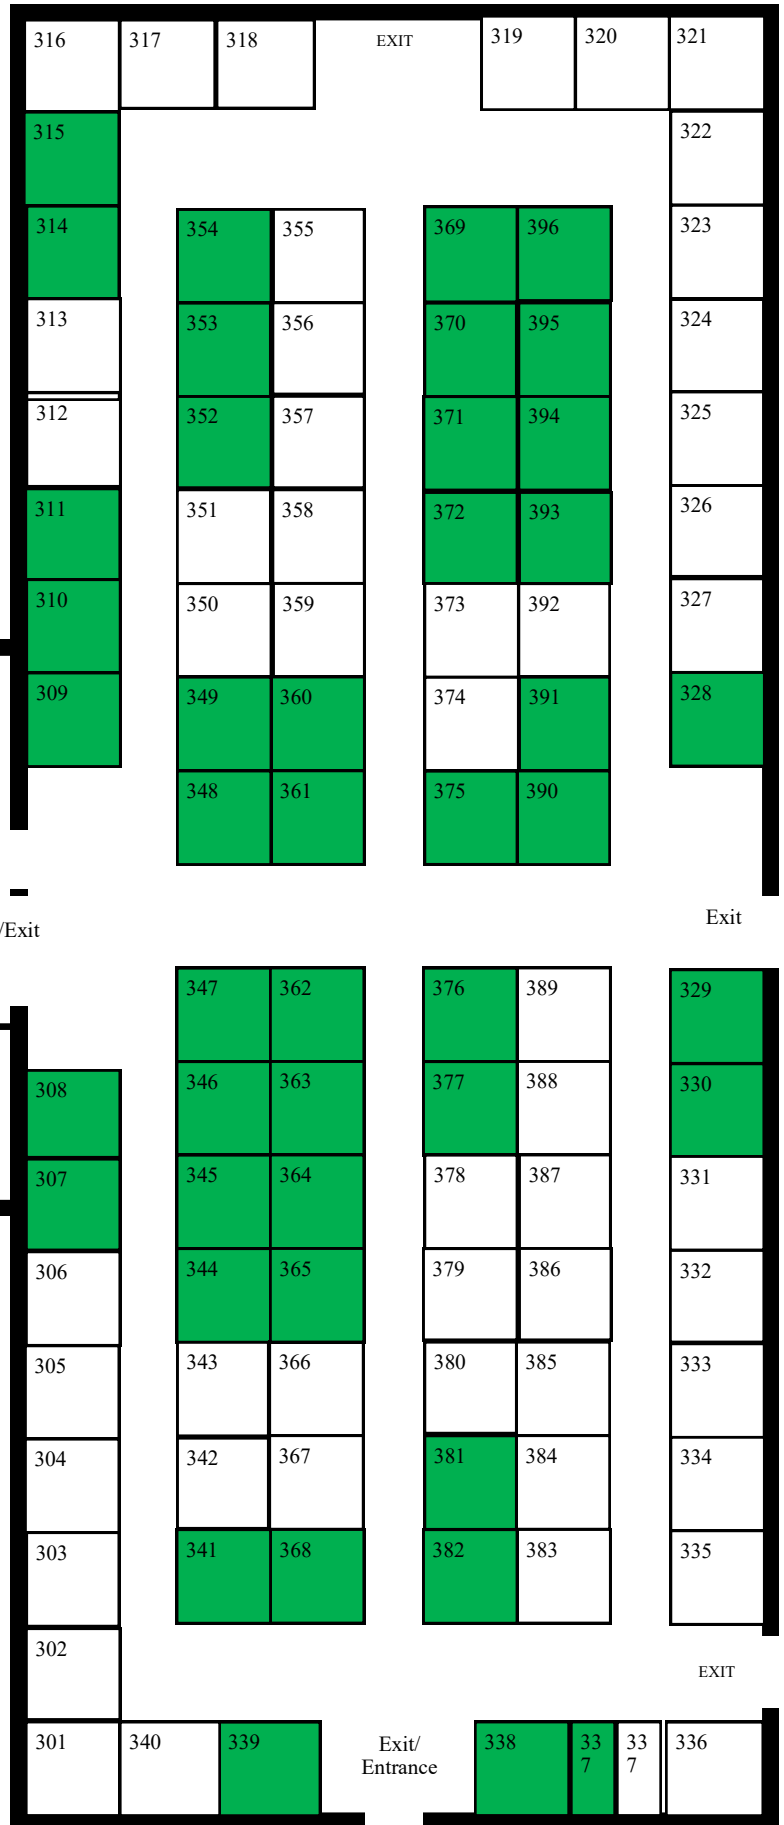

Trades & Industries 2024

- 301
- 302
- 303
- 304
- 305
- 306
- 307 Rugged History Beard Co
- 308 Stranger Things
- 309 Fudge a Little Candy
- 310 Fudge a Little Candy
- 311 Neighborworks
- 312
- 313
- 314 National Park Puzzles
- 315 National Park Puzzles
- 316
- 317
- 318
- 319
- 320
- 321
- 322
- 323
- 324
- 325
- 326
- 327
- 328 CCDCC
- 329 CCRCC
- 330 CCRCC
- 331
- 332
- 333
- 334
- 335
- 336
- 337 Scentsy /
- 338 Scentsy
- 339 Osprey Global
- 340
- 341 Amazing Grace
- 342
- 343
- 344 Paparazzi
- 345 KLS Designs
- 346 KLS Designs
- 347 Echoz
- 348 Rhinestones & Rawhide
- 349 Rhinestones & Rawhide
- 350
- 351
- 352 CbarW
- 353 CbarW
- 354 CbarW
- 355
- 356
- 357
- 358
- 359
- 360 Rhinestones & Rawhide
- 361 Rhinestones & Rawhide
- 362 Less than Lethal
- 363 Younique
- 364 Whiskey Flats
- 365 Whiskey Flats
- 366
- 367
- 368 Cutco Cutlery
- 369 Mattress Firm
- 370 Mattress Firm
- 371 Mattress Firm
- 372 Mattress Firm
- 373
- 374
- 375 do Terra
- 376 Beartooth Bathrooms
- 377 Beartooth Bathrooms
- 378
- 379
- 380
- 381 Cascade County Republican PAC

- 382 Cascade County Republican PAC
- 383
- 384
- 385
- 386
- 387
- 388
- 389
- 390 Euroshine
- 391 Euroshine
- 392
- 393 Mattress Firm
- 394 Mattress Firm
- 395 Mattress Firm
- 396 Mattress Firm

Main Entrance/Exit

Exit

EXIT

Exit/
Entrance