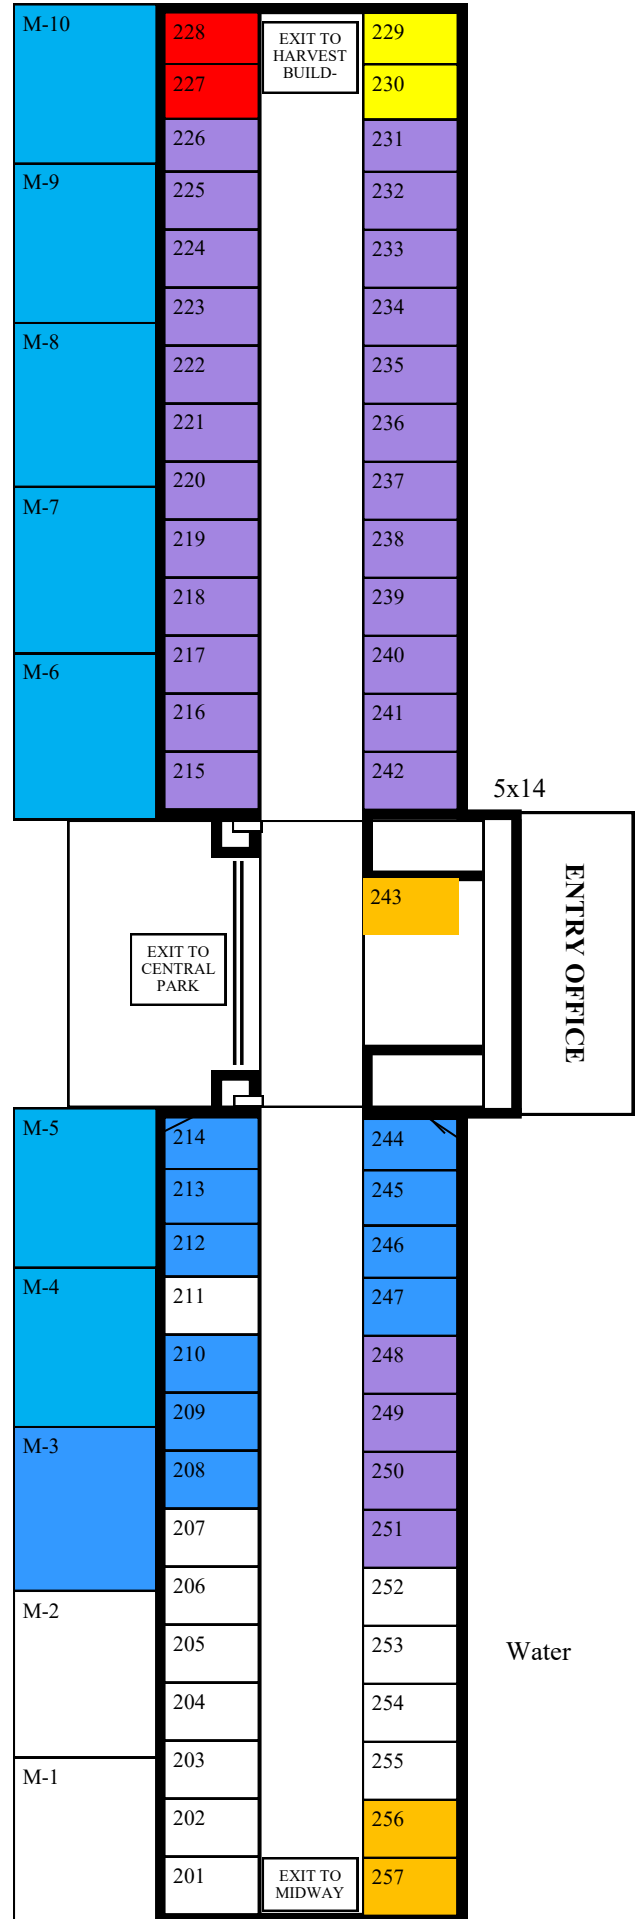

Mercantile 2024

- 201
- 202
- 203
- 204
- 205
- 206
- 207
- 208 Copper Mountain
- 209 Copper Mountain
- 210 Copper Mountain
- 211
- 212 Man's International
- 213 Man's International
- 214 Man's International
- 215
- 216
- 217
- 218
- 219
- 220
- 221
- 222
- 223
- 224
- 225
- 226
- 227 First Aid
- 228 First Aid
- 229 Sitting
- 230 Sitting
- 231
- 232
- 233
- 234
- 235
- 236
- 237
- 238
- 239
- 240
- 241
- 242
- 243 Dippin Dots
- 244 Customs T's & More
- 245 Custom T's & More
- 246 Custom T's & More
- 247 Custom T's & More
- 248 Griz Biz
- 249 Griz Biz
- 250 Griz Biz
- 251 Griz Biz
- 252
- 253
- 254
- 255
- 256 BIC Lemonade
- 257 BIC Lemonade
- M-1
- M-2
- M-3 AT Sales
- M-4 Platinum Sheds
- M-5 Platinum Sheds

- M-6 MT Army National Guard
- M-7 MT Army National Guard
- M-8 MT Army National Guard
- M-9 MT Army National Guard
- M-10 MT Army National Guard

As of 1/23/2024 8:53 AM

To Central Park

To the Midway